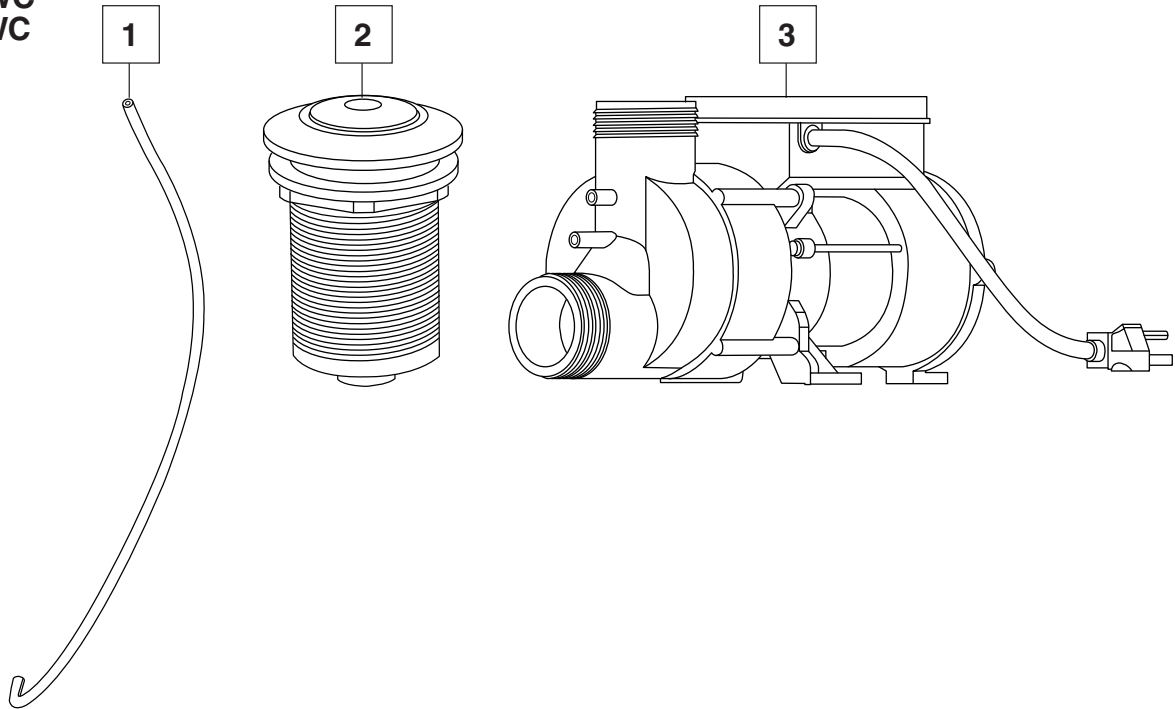

CAMBRIDGE® 5'
ECOSILENT® AMERICAST
WHIRLPOOL SYSTEM

MODEL NUMBERS:

2461.028WC
2461.128WC
2460.028WC
2460.128WC

NO.	DESCRIPTION	PART #	AVAILABLE COLOR	QTY
1	Luxury Jet Cover & Nozzle Assembly — Small	754468-201.XXX0A	011, 020, 021, 222	1
2	Kit: Clean Small Jet Body & Threaded Escutcheon, Antimicrobial PVC	755009-151.0070A	N/A	1
3	Submersible Air Volume Control & Cap	753665-201.XXX0A	011, 020, 021, 178, 222	1
4	Kit: Submersible Air Control, Manifold & Escutcheon, Antimicrobial PVC	755012-151.0070A	N/A	1
5	Kit: NuWhirl Suction Fitting, Elbow, Body, Tubing Assembly & Clamp Antimicrobial PVC	755017-151.XXX0A	011, 020, 021, 178, 222	1
6	Kit: 3/8" Hose Kit, Antimicrobial PVC with couplings (not shown)	755026-151.0070A	N/A	2 FT
7	Kit: 1" Hose Kit, Antimicrobial PVC with couplings (not shown)	755027-151.0070A	N/A	2 FT
8	Discharge Tee Antimicrobial PVC	047438-0050C	N/A	1
9	Pump Suction/Discharge Coup Antimicrobial PVC	047186-0050C	N/A	1

Available Colors: 011 - Artic White, 020 - White, 021 - Bone, 178 - Black, 222 - Linen

CAMBRIDGE® 5'
ECOSILENT® AMERICAST
WHIRLPOOL SYSTEM

MODEL NUMBERS:

2461.028WC
2461.128WC
2460.028WC
2460.128WC

NO.	DESCRIPTION	PART #	AVAILABLE COLOR	QTY
1	Air Actuator Tubing - 3FT.	047602-0070A		1
2	Air Actuator	752439-XXX0A	011, 020, 021, 222	1
3	WOW pump – 1.4 HPR	753746-0070A		1
Available Colors: 011 - Artic White, 020 - White, 021 - Bone, 222 - Linen				