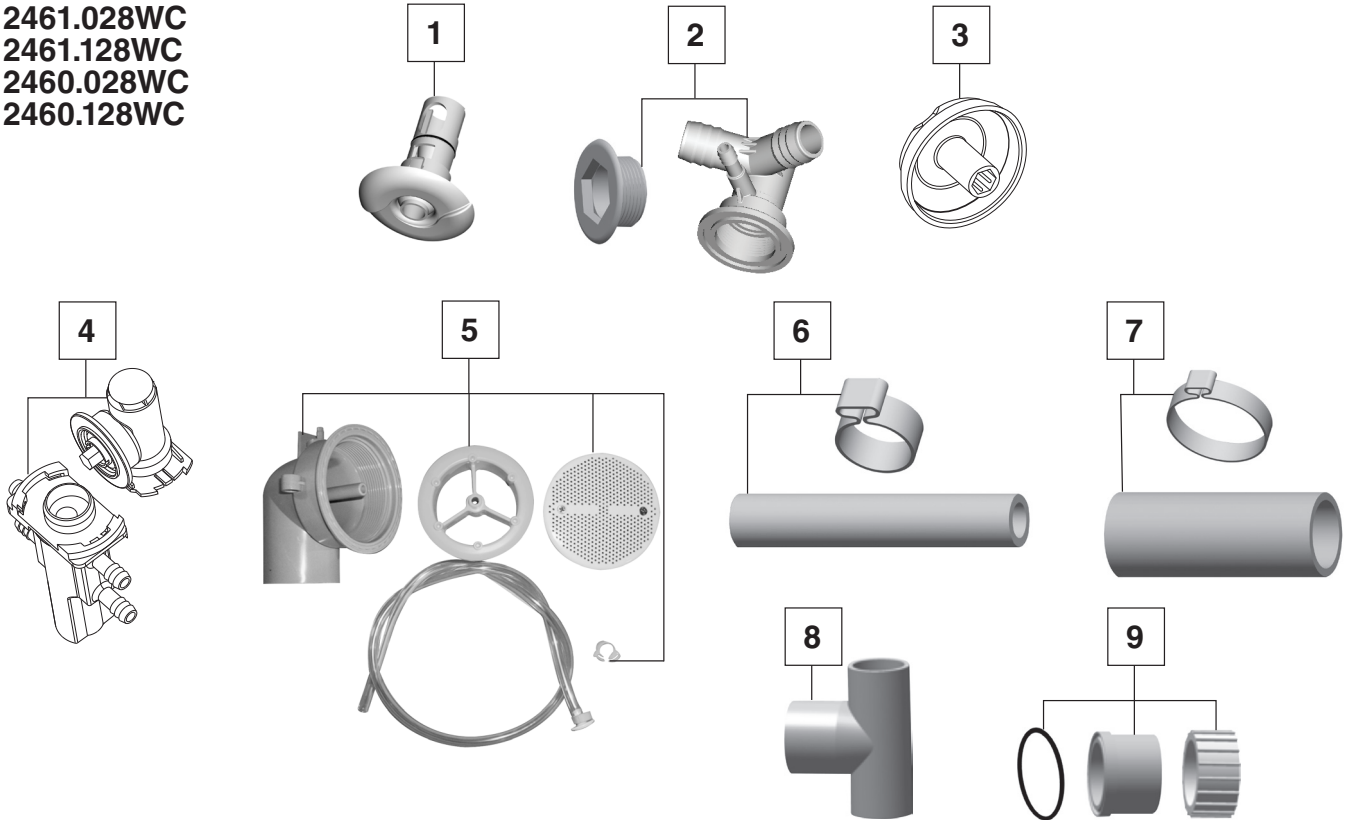

CAMBRIDGE® 5'
ECOSILENT® AMERICAST
WHIRLPOOL SYSTEM

MODEL NUMBERS:

2461.028WC
2461.128WC
2460.028WC
2460.128WC

NO.	DESCRIPTION	PART #	AVAILABLE COLOR	QTY
1	Luxury Jet Cover & Nozzle Assembly — Small	754468-201.XXX0A	011, 020, 021, 222	1
2	Kit: Clean Small Jet Body & Threaded Escutcheon, Antimicrobial PVC	755009-151.0070A	N/A	1
3	Submersible Air Volume Control & Cap	753665-201.XXX0A	011, 020, 021, 178, 222	1
4	Kit: Submersible Air Control, Manifold & Escutcheon, Antimicrobial PVC	755012-151.0070A	N/A	1
5	Kit: NuWhirl Suction Fitting, Elbow, Body, Tubing Assembly & Clamp Antimicrobial PVC	755017-151.XXX0A	011, 020, 021, 178, 222	1
6	Kit: 3/8" Hose Kit, Antimicrobial PVC with couplings (not shown)	755026-151.0070A	N/A	2 FT
7	Kit: 1" Hose Kit, Antimicrobial PVC with couplings (not shown)	755027-151.0070A	N/A	2 FT
8	Discharge Tee Antimicrobial PVC	047438-0050C	N/A	1
9	Pump Suction/Discharge Coup Antimicrobial PVC	047186-0050C	N/A	1

Available Colors: 011 - Artic White, 020 - White, 021 - Bone, 178 - Black, 222 - Linen

CAMBRIDGE® 5'
ECOSILENT® AMERICAST
WHIRLPOOL SYSTEM

MODEL NUMBERS:

2461.028WC
2461.128WC
2460.028WC
2460.128WC

NO.	DESCRIPTION	PART #	AVAILABLE COLOR	QTY
1	Air Actuator Tubing - 3FT.	047602-0070A		1
2	Air Actuator	752439-XXX0A	011, 020, 021, 222	1
3	WOW pump – 1.4 HPR	753746-0070A		1
Available Colors: 011 - Artic White, 020 - White, 021 - Bone, 222 - Linen				